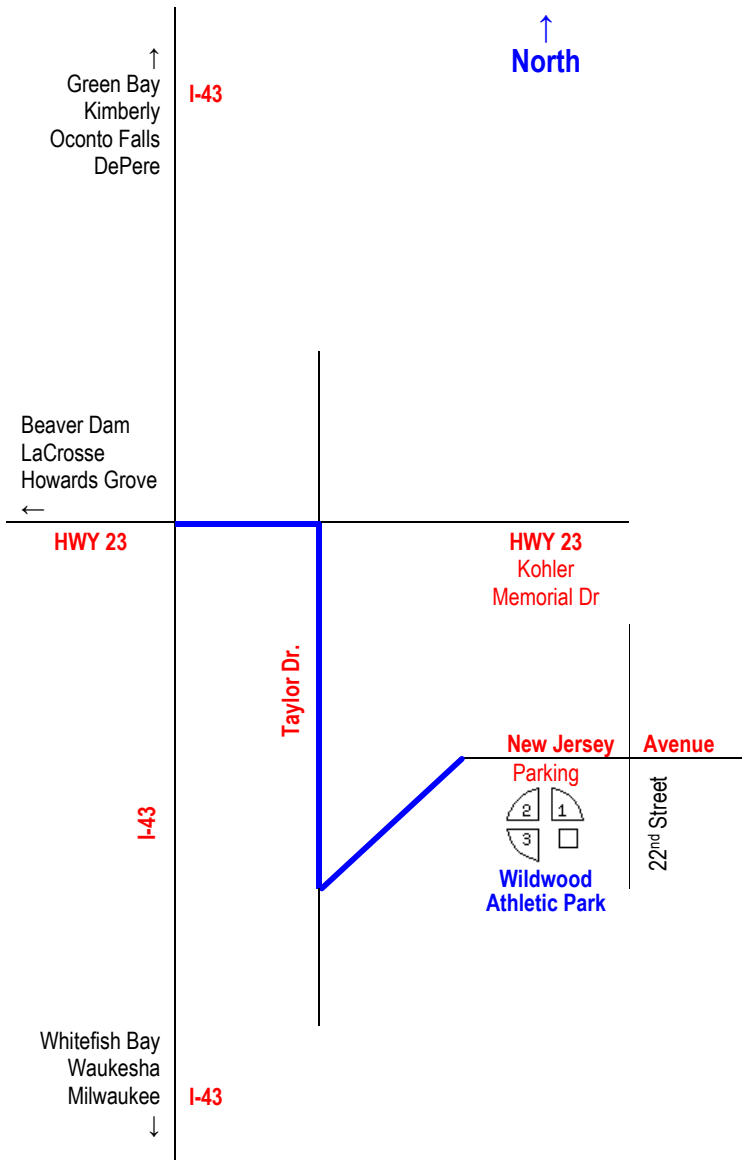

Sheboygan Girls Fastpitch Softball Association

Presents:

SUMMER STRIKE TOURNAMENT

12U / 14U Games

WILDWOOD ATHLETIC COMPLEX

2213 New Jersey Avenue
Sheboygan, WI 53081

From the NORTH on I-43

Take I-43 South to the HWY 23 East Exit.
Exit 23 East approx. ¼ miles to Taylor Drive south.
Take Taylor Drive south approx ¾ miles to New Jersey Ave.
Left (East) on New Jersey Ave.
The Complex is at the bottom of the hill on the right.

From the WEST on Highway 23

Take Hwy 23 East into Sheboygan from Fond du Lac.
Pass under I-43 for approx. ¼ miles to Taylor Drive south.
Take Taylor Drive south approx ¾ miles to New Jersey Ave.
Left (East) on New Jersey Ave.
The Complex is at the bottom of the hill on the right.

From the SOUTH on I-43

Take I-43 North to the HWY 23 East Exit.
Exit 23 East approx. ¼ miles to Taylor Drive south.
Take Taylor Drive south approx ¾ miles to New Jersey Ave.
Left (East) on New Jersey Ave.
The Complex is at the bottom of the hill on the right.